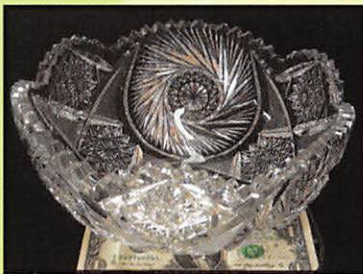

ESTATES ANTIQ

**Saturday June 18, 2016 9:00 AM (p
Early Bird Preview, Friday June**

*Area Estates Sellers, Imogene Mersey (the P
Bob Painter, and Earl Fredrich Estate Item*

**Photo Tour is a must www.awk-s
Bring your packing Material f**

**Depression Glass 200 pieces old mixed Pink, Green, Red, Blue, and 100 p
pattern, American Fostoria, Georgian Love Birds, Cherry Blossom. 60
Hanson, Coin glass, Fenton in Cranberry, Blue opal, white opal, Vaseline
Prussia, Outstanding Limoges Hand painted Charges, Rare Limoges, Face
coffee Grinder, dough bowl and more Kitchen primitives, Stoneware, Antic
Glass tumblers, again see Web.www.awk-shn.com for over 300 photos.
Hanging lamps complete, Perfume bottles, Picture and frames, 100's of C
Chippendale # 250 Edison Phonograph, 100's of records, Glass Show case, Ma
Walnut Spinning Wheel super, BRONZE Boy Figure titled W**

NO BUYERS

**Auction location The Mickey Reichel Auction Gallery
on Highway 5, exit 101 Boonville, Mo. 2**