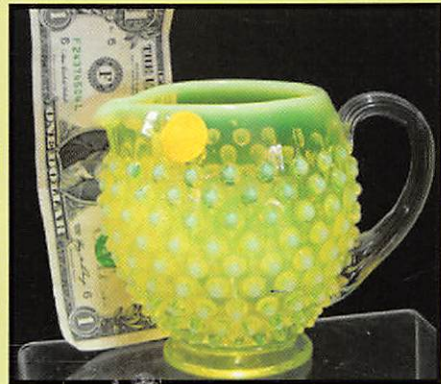

www.AWK-SHN.com

ADC 650

RETURN SERVICE REQUESTED

MICKEY REICHEL
ANTIQUE & AUCTION, L.C.
18350 HUNTERS RIDGE CT.
BOONVILLE, MO 65233-2971

FIRST CLASS MAIL

RESORTED
FIRST CLASS MAIL
US POSTAGE PAID
SEDALIA, MO
PERMIT 217